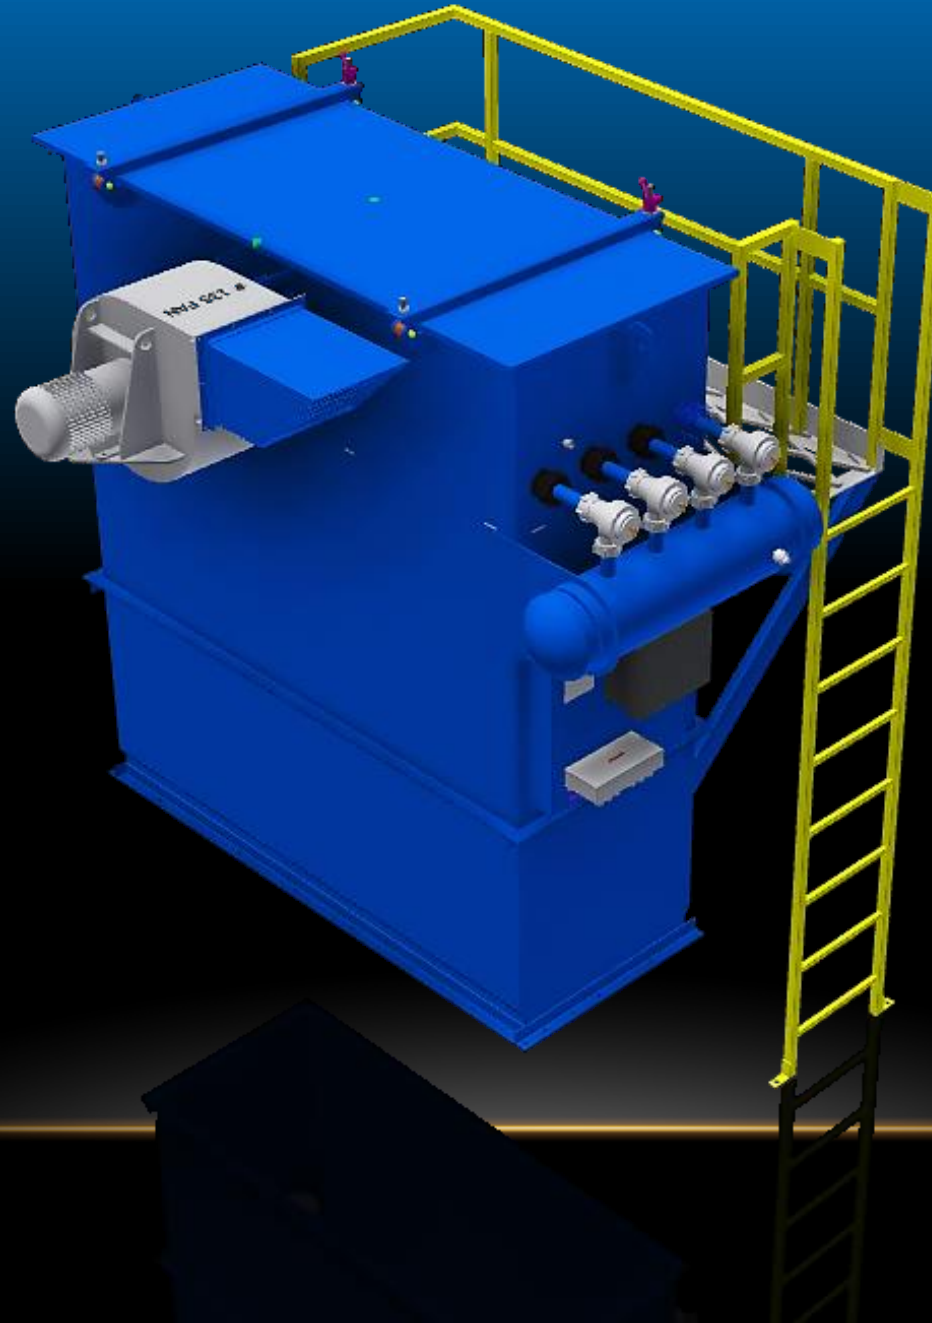

# PULSE BOX FILTER

Available from  
25 to 196 filter  
bags in a single  
filter

Mild Steel &  
Stainless Steel  
Models

Configurable  
access and  
support structure

**WESTERN PNEUMATICS, INC.**  
Design • Fabrication • Installation  
110 North Seneca Road  
PO Box 21340  
Eugene, OR 97402  
Phone: 541-461-2600

# STANDARD SIZES

Number of Bags	Length of Bags	Dimension of Filter	Cloth Area	Flow rate for Air to Cloth ratios			Upper Can Area	Interstitial Area
				[CFM]				
	[ft]	[ft-in]	[square ft]	4 to 1	5 to 1	6 to 1	[square ft]	[square ft]
25	5	3'-7" square	196	785	982	1,178	12.84	7.93
	8		314	1,257	1,571	1,885		
	10		393	1,571	1,963	2,356		
36	5	4'-3" square	283	1,131	1,414	1,696	18.06	10.99
	8		452	1,810	2,262	2,714		
	10		565	2,262	2,827	3,393		
49	5	4'-11" square	385	1,539	1,924	2,309	24.17	14.55
	8		616	2,463	3,079	3,695		
	10		770	3,079	3,848	4,618		
64	5	5'-7" square	503	2,011	2,513	3,016	31.17	18.61
	8		804	3,217	4,021	4,825		
	10		1,005	4,021	5,027	6,032		
81	5	6'-3" square	636	2,545	3,181	3,817	39.06	23.16
	8		1,018	4,072	5,089	6,107		
	10		1,272	5,089	6,362	7,634		
100	5	6'-11" square	785	3,142	3,927	4,712	47.84	28.21
	8		1,257	5,027	6,283	7,540		
	10		1,571	6,283	7,854	9,425		
121	5	7'-7" square	950	3,801	4,752	5,702	57.51	33.75
	8		1,521	6,082	7,603	9,123		
	10		1,901	7,603	9,503	11,404		
144	5	8'-3" square	1,131	4,524	5,655	6,786	68.06	39.79
	8		1,810	7,238	9,048	10,857		
	10		2,262	9,048	11,310	13,572		
169	5	8'-11" square	1,327	5,309	6,637	7,964	79.51	46.32
	8		2,124	8,495	10,619	12,742		
	10		2,655	10,619	13,273	15,928		
196	5	9'-7" square	1,539	6,158	7,697	9,236	91.84	53.36
	8		2,463	9,852	12,315	14,778		
	10		3,079	12,315	15,394	18,473		