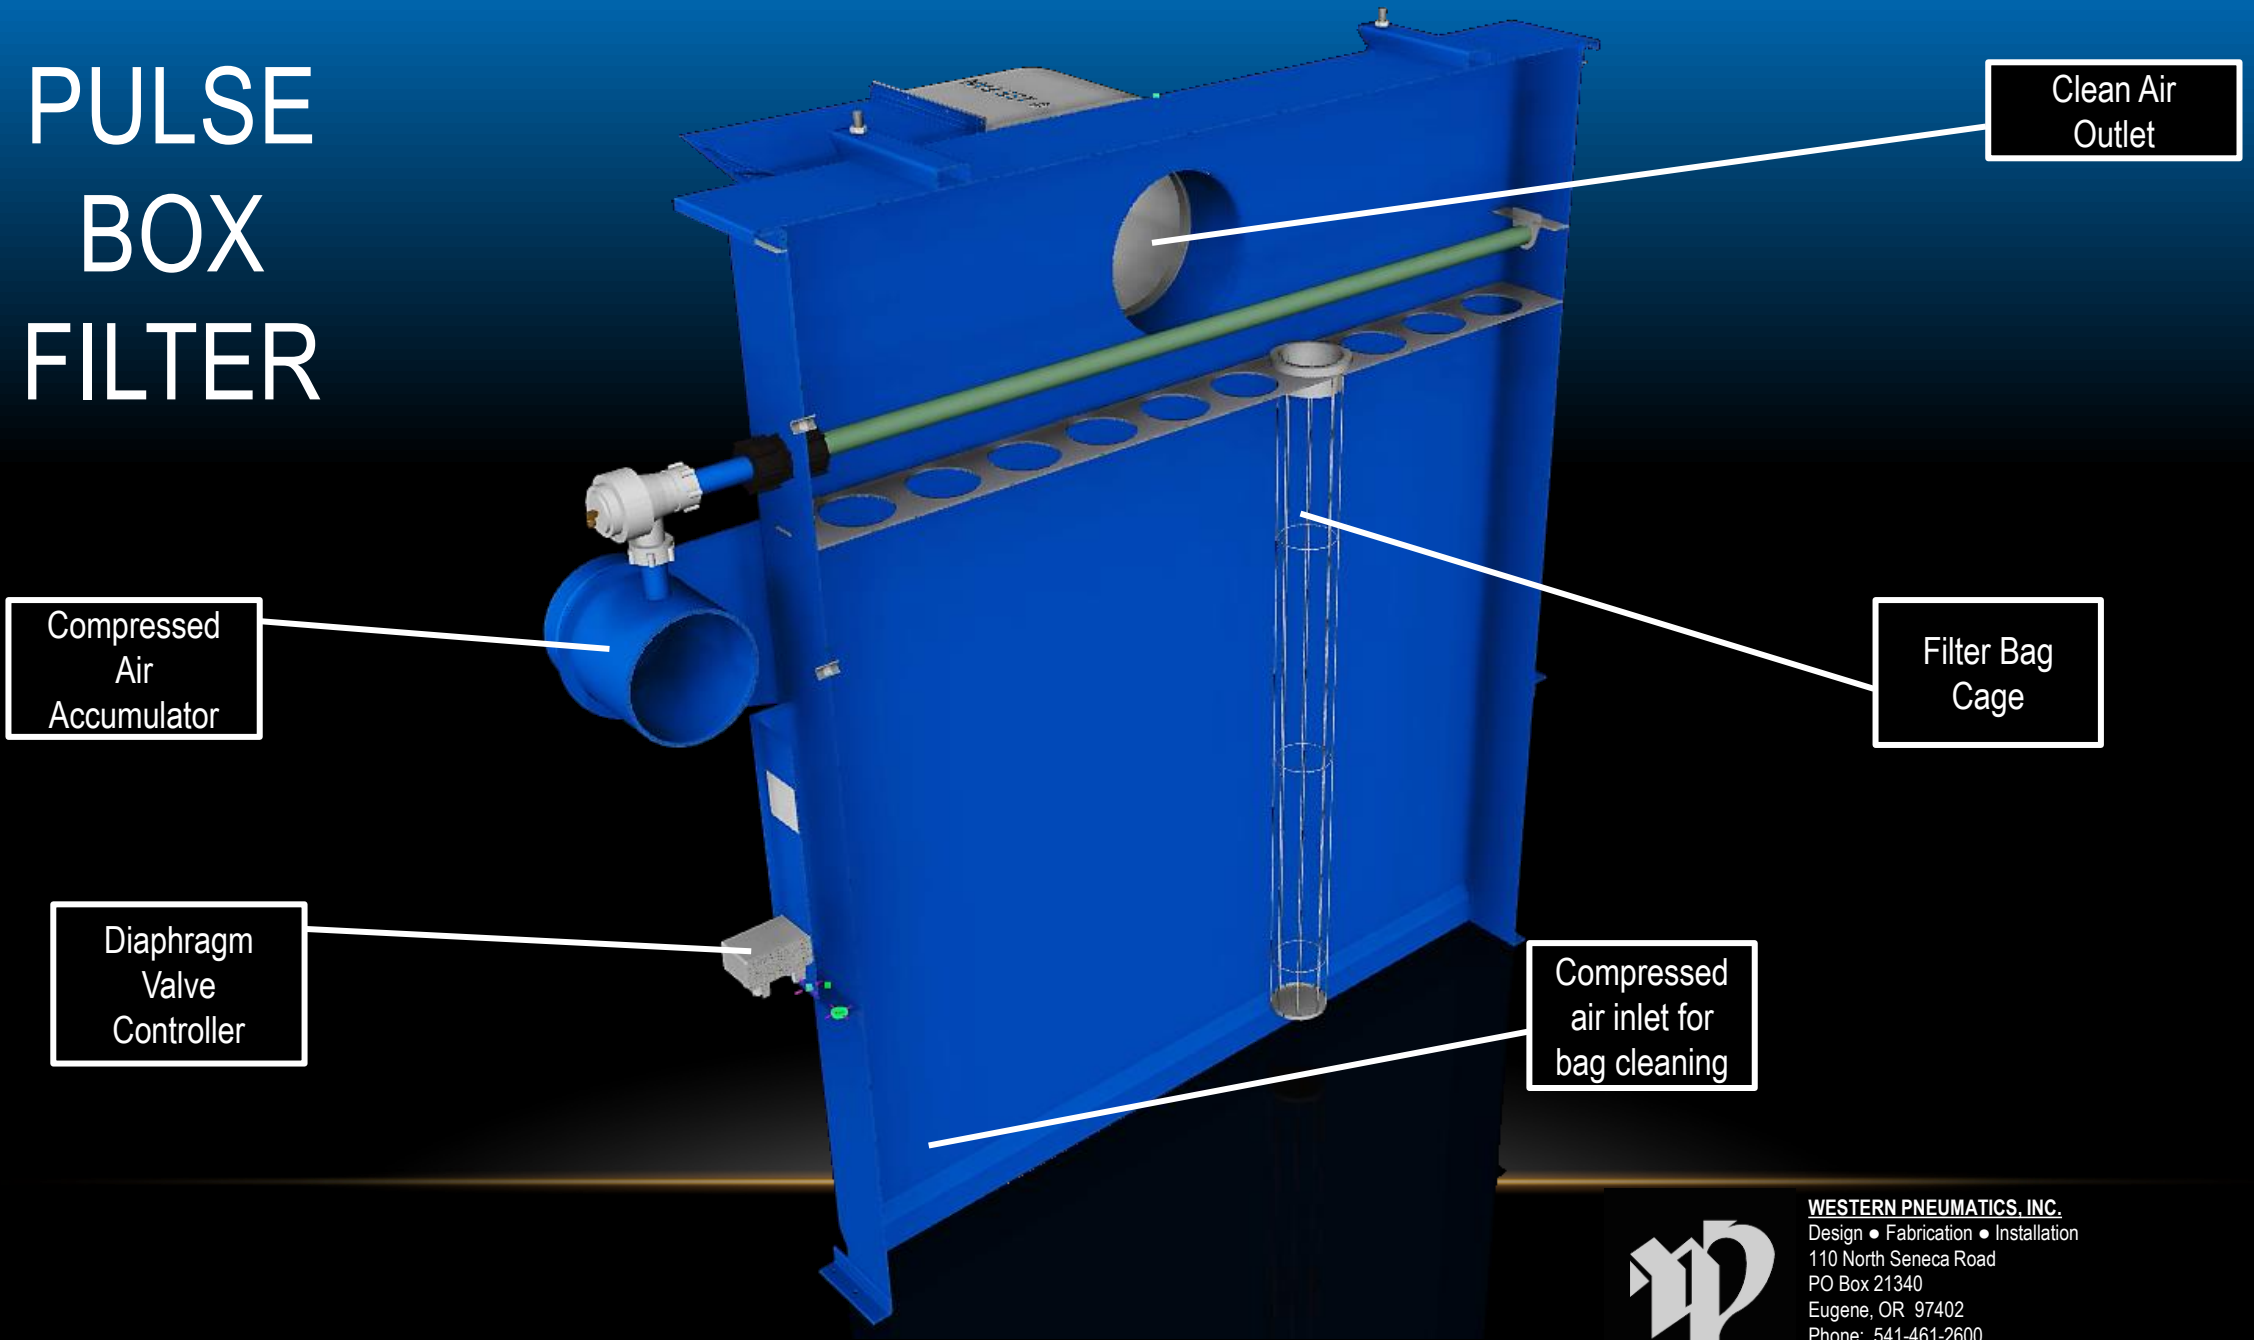

# PULSE BOX FILTER

Available from  
25 to 196 filter  
bags in a single  
filter

Mild Steel &  
Stainless Steel  
Models

Configurable  
access and  
support structure

**WESTERN PNEUMATICS, INC.**  
Design • Fabrication • Installation  
110 North Seneca Road  
PO Box 21340  
Eugene, OR 97402  
Phone: 541-461-2600

# STANDARD SIZES

Number of Bags	Length of Bags	Dimension of Filter	Cloth Area	Flow rate for Air to Cloth ratios			Upper Can Area	Interstitial Area
				[CFM]				
	[ft]	[ft-in]	[square ft]	4 to 1	5 to 1	6 to 1	[square ft]	[square ft]
25	5	3'-7" square	196	785	982	1,178	12.84	7.93
	8		314	1,257	1,571	1,885		
	10		393	1,571	1,963	2,356		
36	5	4'-3" square	283	1,131	1,414	1,696	18.06	10.99
	8		452	1,810	2,262	2,714		
	10		565	2,262	2,827	3,393		
49	5	4'-11" square	385	1,539	1,924	2,309	24.17	14.55
	8		616	2,463	3,079	3,695		
	10		770	3,079	3,848	4,618		
64	5	5'-7" square	503	2,011	2,513	3,016	31.17	18.61
	8		804	3,217	4,021	4,825		
	10		1,005	4,021	5,027	6,032		
81	5	6'-3" square	636	2,545	3,181	3,817	39.06	23.16
	8		1,018	4,072	5,089	6,107		
	10		1,272	5,089	6,362	7,634		
100	5	6'-11" square	785	3,142	3,927	4,712	47.84	28.21
	8		1,257	5,027	6,283	7,540		
	10		1,571	6,283	7,854	9,425		
121	5	7'-7" square	950	3,801	4,752	5,702	57.51	33.75
	8		1,521	6,082	7,603	9,123		
	10		1,901	7,603	9,503	11,404		
144	5	8'-3" square	1,131	4,524	5,655	6,786	68.06	39.79
	8		1,810	7,238	9,048	10,857		
	10		2,262	9,048	11,310	13,572		
169	5	8'-11" square	1,327	5,309	6,637	7,964	79.51	46.32
	8		2,124	8,495	10,619	12,742		
	10		2,655	10,619	13,273	15,928		
196	5	9'-7" square	1,539	6,158	7,697	9,236	91.84	53.36
	8		2,463	9,852	12,315	14,778		
	10		3,079	12,315	15,394	18,473		

# PULSE BOX FILTER

Compressed Air Accumulator

Diaphragm Valve Controller

Clean Air Outlet

Filter Bag Cage

Compressed air inlet for bag cleaning

**WESTERN PNEUMATICS, INC.**  
Design • Fabrication • Installation  
110 North Seneca Road  
PO Box 21340  
Eugene, OR 97402  
Phone: 541-461-2600