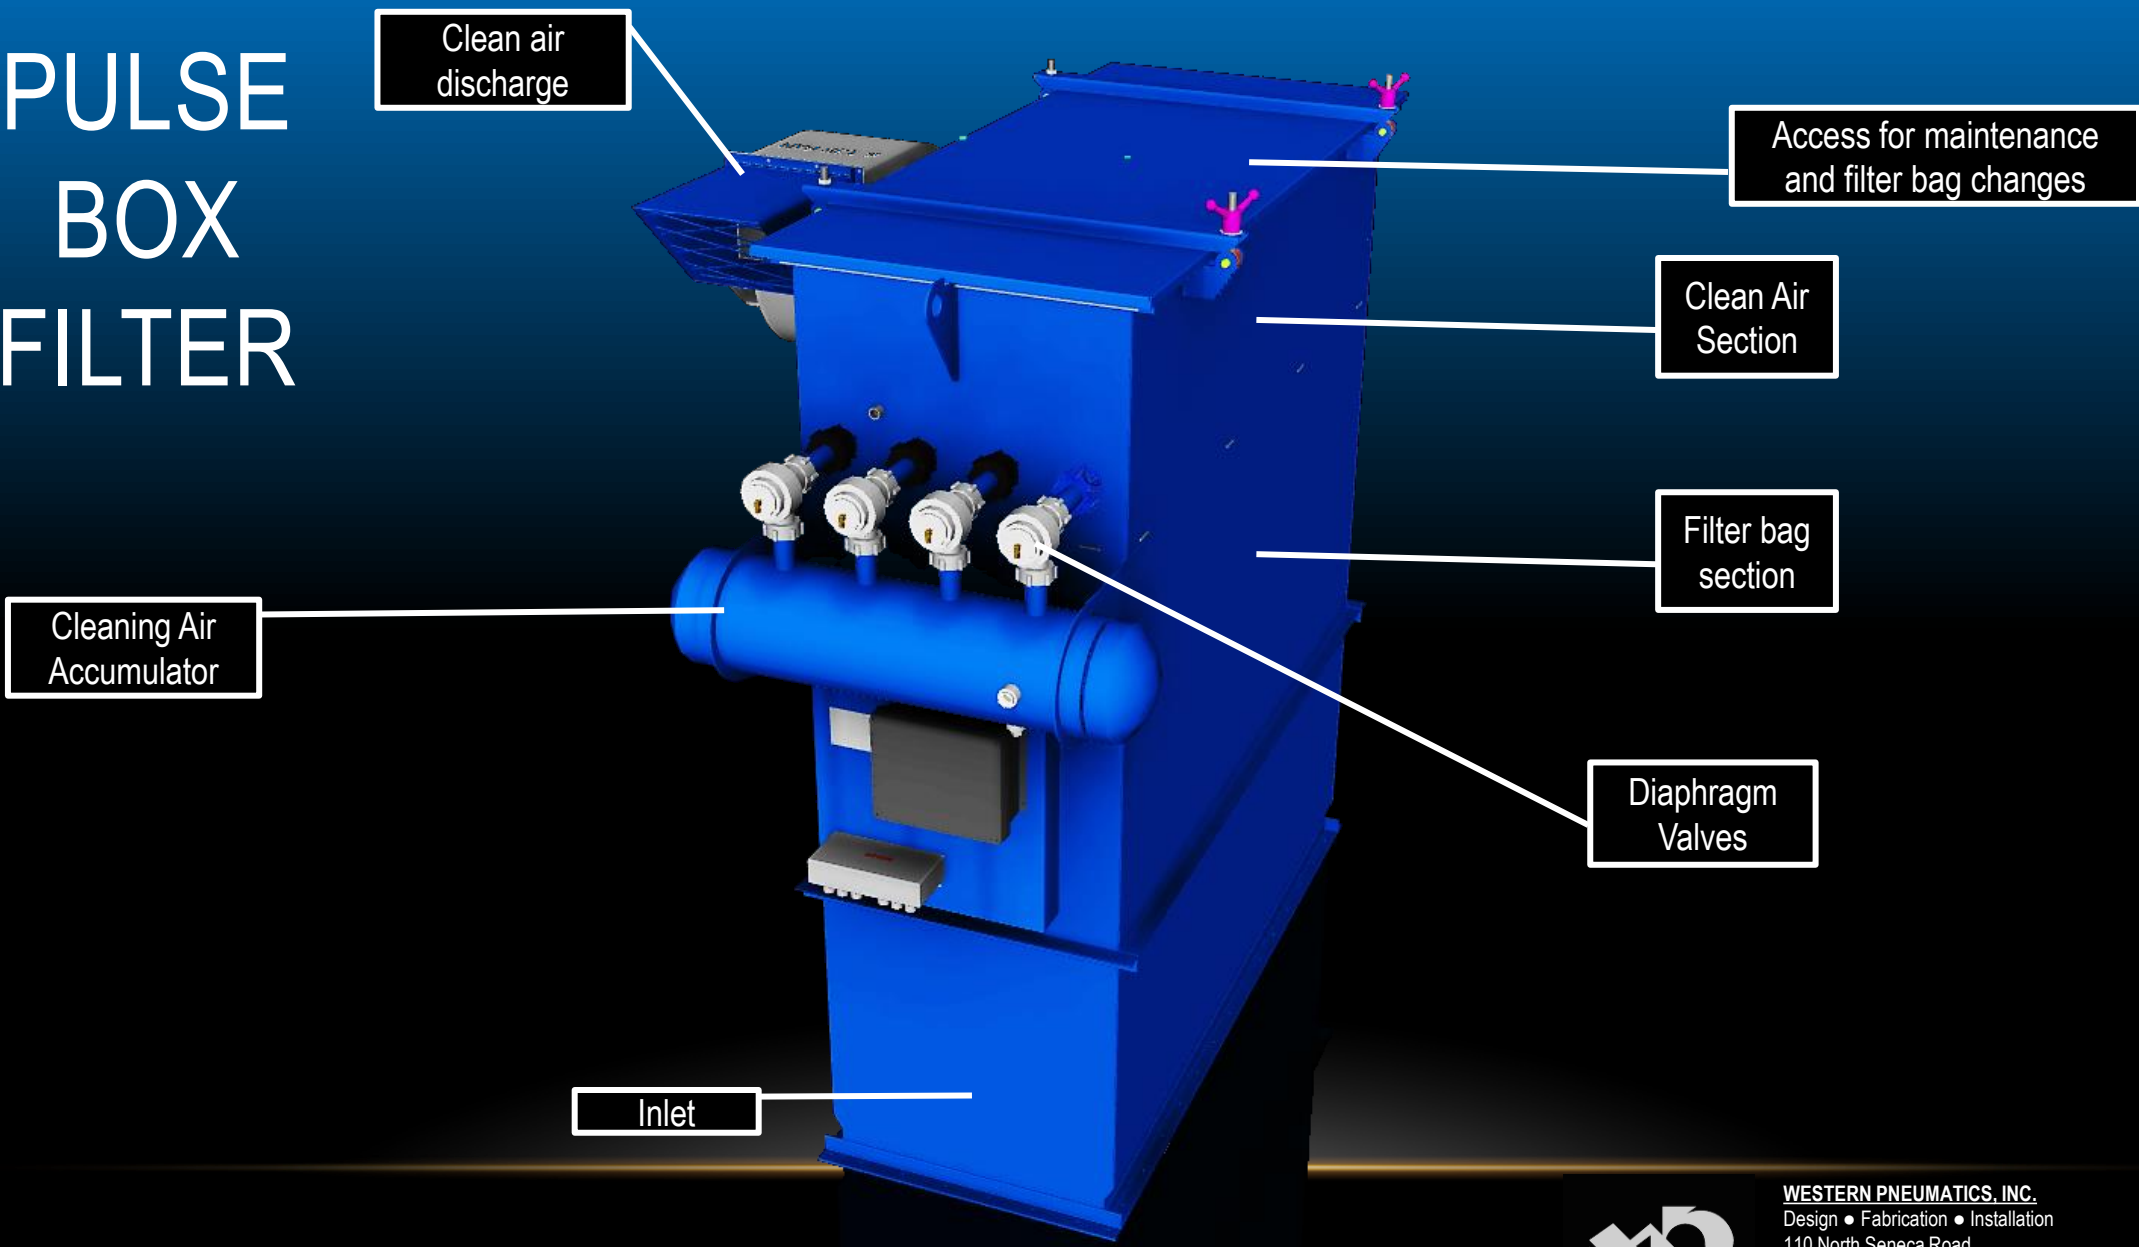

STANDARD SIZES

Number of Bags	Length of Bags	Dimension of Filter	Cloth Area	Flow rate for Air to Cloth ratios			Upper Can Area	Interstitial Area
				[CFM]				
	[ft]	[ft-in]	[square ft]	4 to 1	5 to 1	6 to 1	[square ft]	[square ft]
25	5	3'-7" square	196	785	982	1,178	12.84	7.93
	8		314	1,257	1,571	1,885		
	10		393	1,571	1,963	2,356		
36	5	4'-3" square	283	1,131	1,414	1,696	18.06	10.99
	8		452	1,810	2,262	2,714		
	10		565	2,262	2,827	3,393		
49	5	4'-11" square	385	1,539	1,924	2,309	24.17	14.55
	8		616	2,463	3,079	3,695		
	10		770	3,079	3,848	4,618		
64	5	5'-7" square	503	2,011	2,513	3,016	31.17	18.61
	8		804	3,217	4,021	4,825		
	10		1,005	4,021	5,027	6,032		
81	5	6'-3" square	636	2,545	3,181	3,817	39.06	23.16
	8		1,018	4,072	5,089	6,107		
	10		1,272	5,089	6,362	7,634		
100	5	6'-11" square	785	3,142	3,927	4,712	47.84	28.21
	8		1,257	5,027	6,283	7,540		
	10		1,571	6,283	7,854	9,425		
121	5	7'-7" square	950	3,801	4,752	5,702	57.51	33.75
	8		1,521	6,082	7,603	9,123		
	10		1,901	7,603	9,503	11,404		
144	5	8'-3" square	1,131	4,524	5,655	6,786	68.06	39.79
	8		1,810	7,238	9,048	10,857		
	10		2,262	9,048	11,310	13,572		
169	5	8'-11" square	1,327	5,309	6,637	7,964	79.51	46.32
	8		2,124	8,495	10,619	12,742		
	10		2,655	10,619	13,273	15,928		
196	5	9'-7" square	1,539	6,158	7,697	9,236	91.84	53.36
	8		2,463	9,852	12,315	14,778		
	10		3,079	12,315	15,394	18,473		

PULSE BOX FILTER

WESTERN PNEUMATICS, INC.
Design • Fabrication • Installation
110 North Seneca Road
PO Box 21340
Eugene, OR 97402
Phone: 541-461-2600